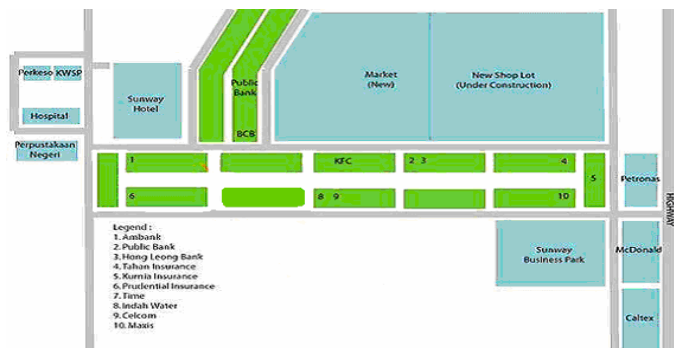

# Resort Information Sheet

**Resort:** Sunway Hotel Seberang Jaya

**Details (For Check-in Purpose):**  
Address: No. 11, Lebuh Tenggiri Dua, Pusat Bandar Seberang Jaya, 13700 Prai, Penang, Malaysia  
Tel: 04-370 7788  
Check-in: 2:00pm Check-out: 12:00 noon

Follow road sign to the Penang Bridge, about 20 km away, or signs to Butterworth. Once across the bridge continue North on Highway 1. Follow signs for Butterworth, look for Seberang Jaya exit

**Resort facilities:** On site: Health and fitness club with gymnasium, Travel arrangements, Laundry and valet service  
Safe Deposit Boxes, Car Park, Baby-sitting Service, Major credit card accepted  
Tennis, squash and golfing can be arranged, Wifi Hot Spot Internet access.

**Additional services:** On site: Restaurant and Bars  
CAFE ORIENTAL  
Jesselton's Lounge

**Local attractions:** On Penang Island: Penang Butterfly Farm, Penang Bridge, Penang Hill, Kek Lok Si Temple, Snake Temple, Fort Cornwallis, Komtar, Botanical Gardens, Burmese Temple, Spive Garden, Penang Museum

Mainland: Penang Bird Park (10min – walking distance), Megamall Pacific (15 mins by Car)

**Other useful information:** Extra bed RM50 nett